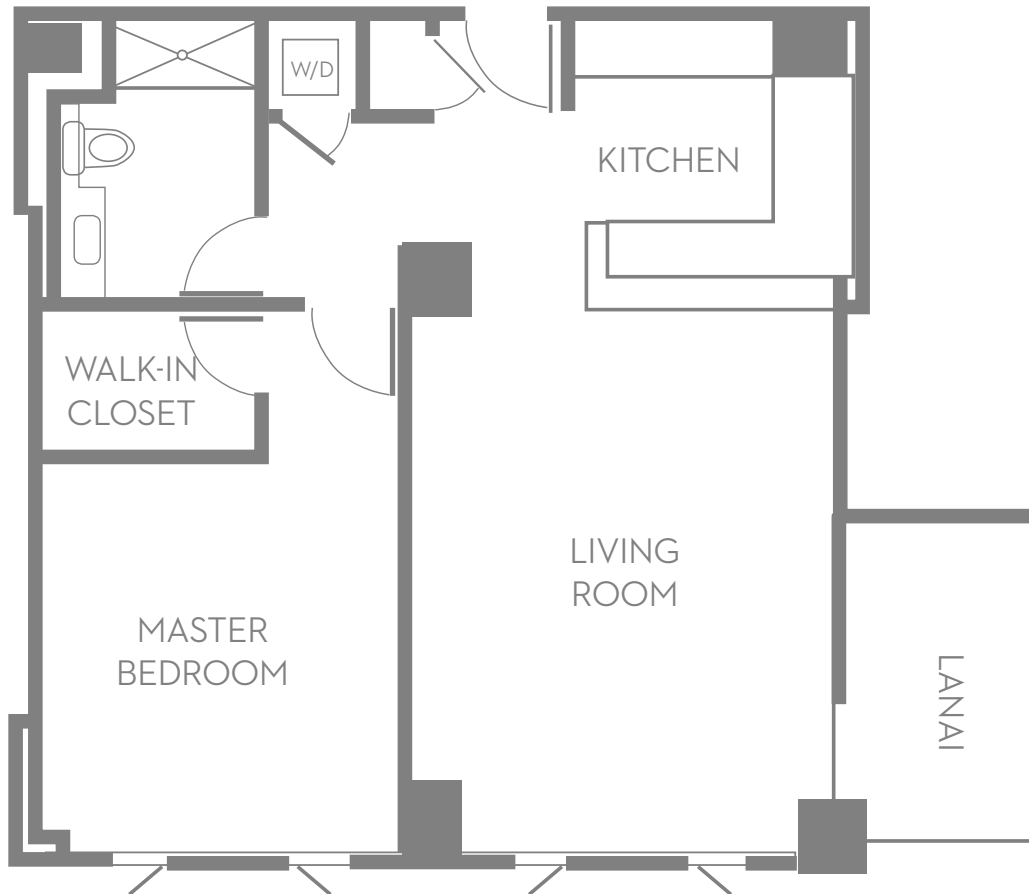

PARKSHORE

Lakefront Living

1 Bedroom 1 Bath with Lanai

839 sq ft