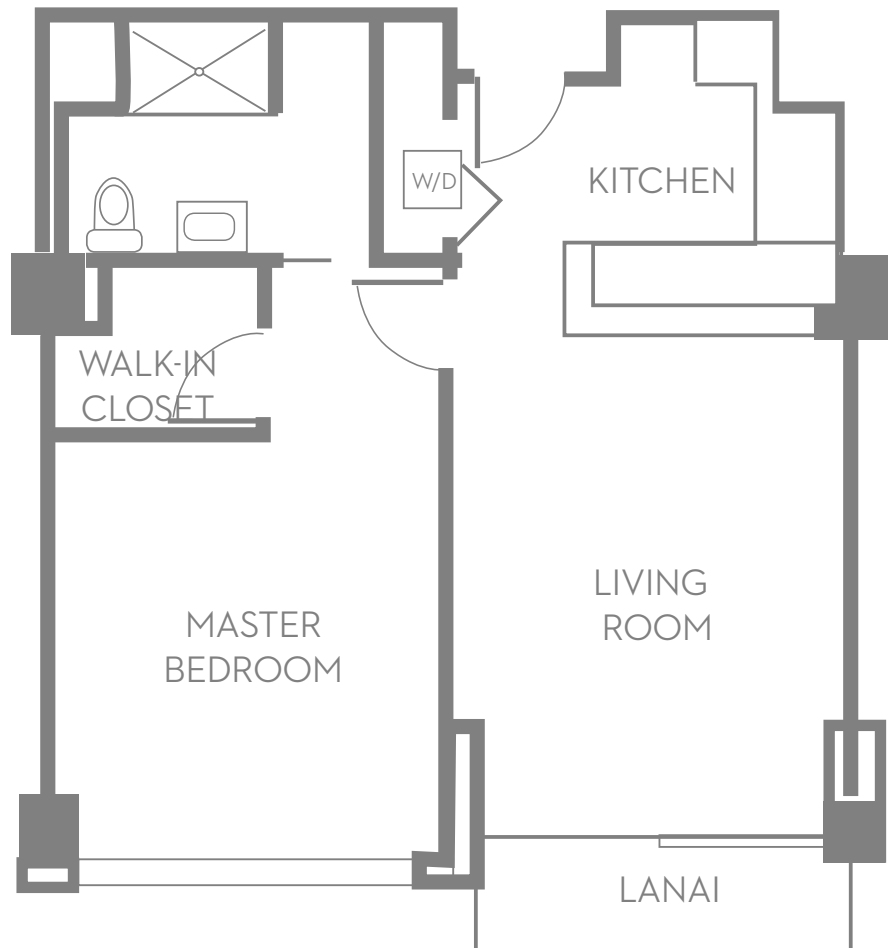

PARKSHORE

Lakefront Living

1 Bedroom 1 Bath with Lanai

887 sq ft