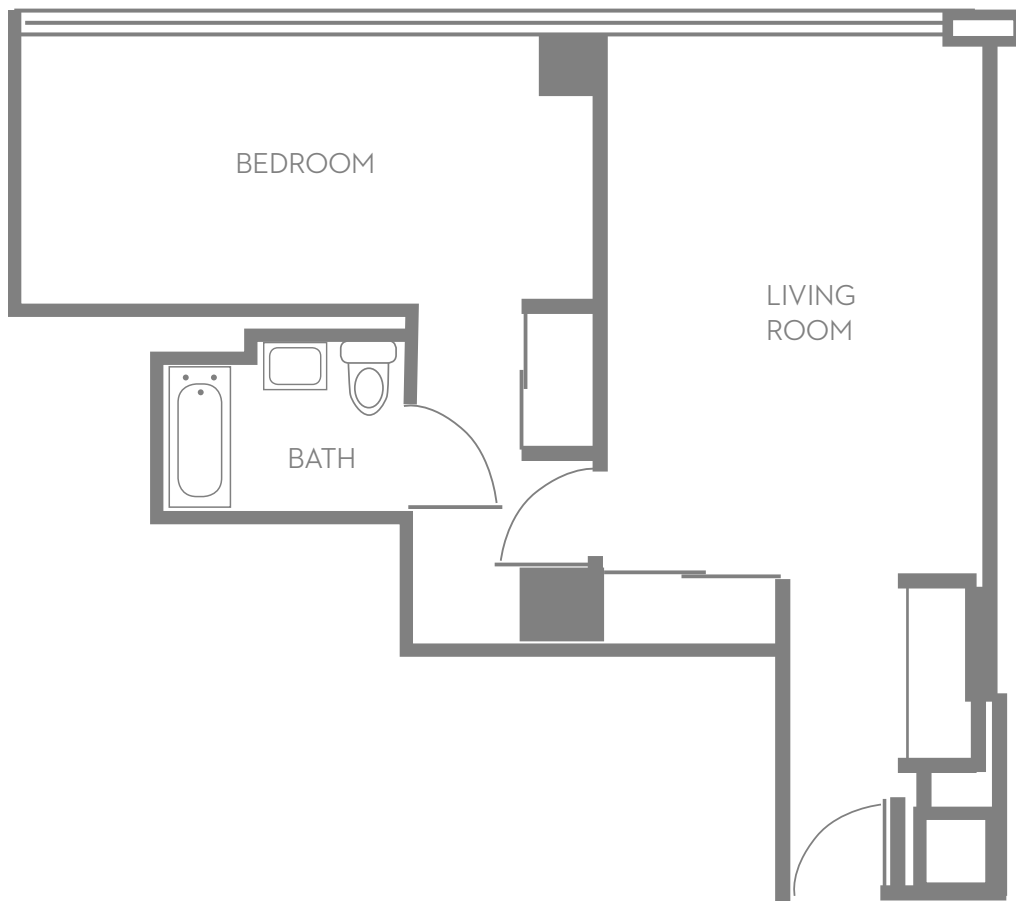

PARKSHORE

Lakefront Living

1 Bedroom

North View • 672 sq.ft.