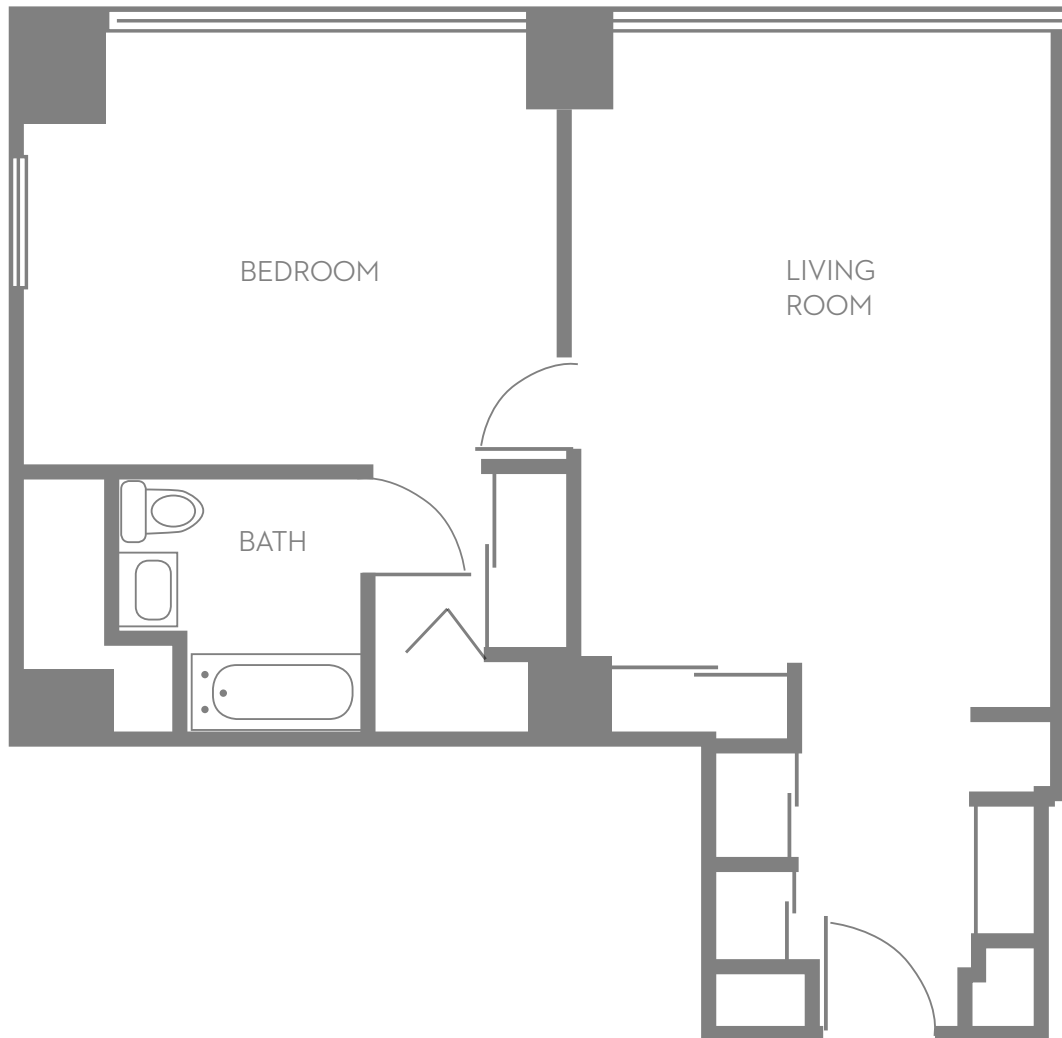

PARKSHORE

Lakefront Living

1 Bedroom

North & West Views • 736 sq.ft.