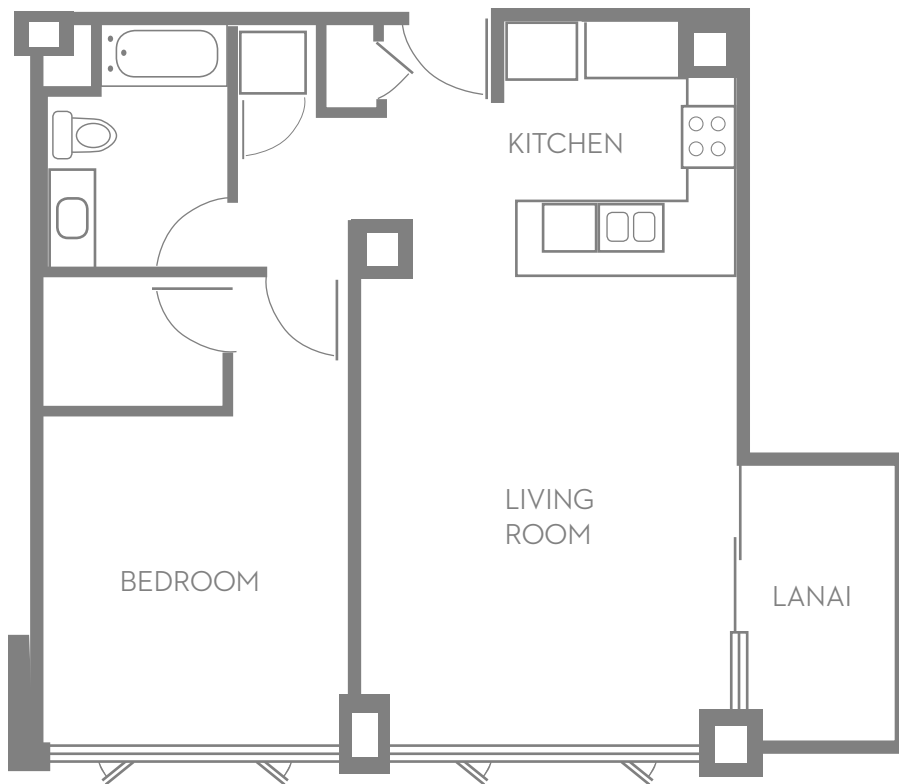

PARKSHORE

Lakefront Living

1 Bedroom with Lanai

Southeast Corner View • 839 sq.ft.