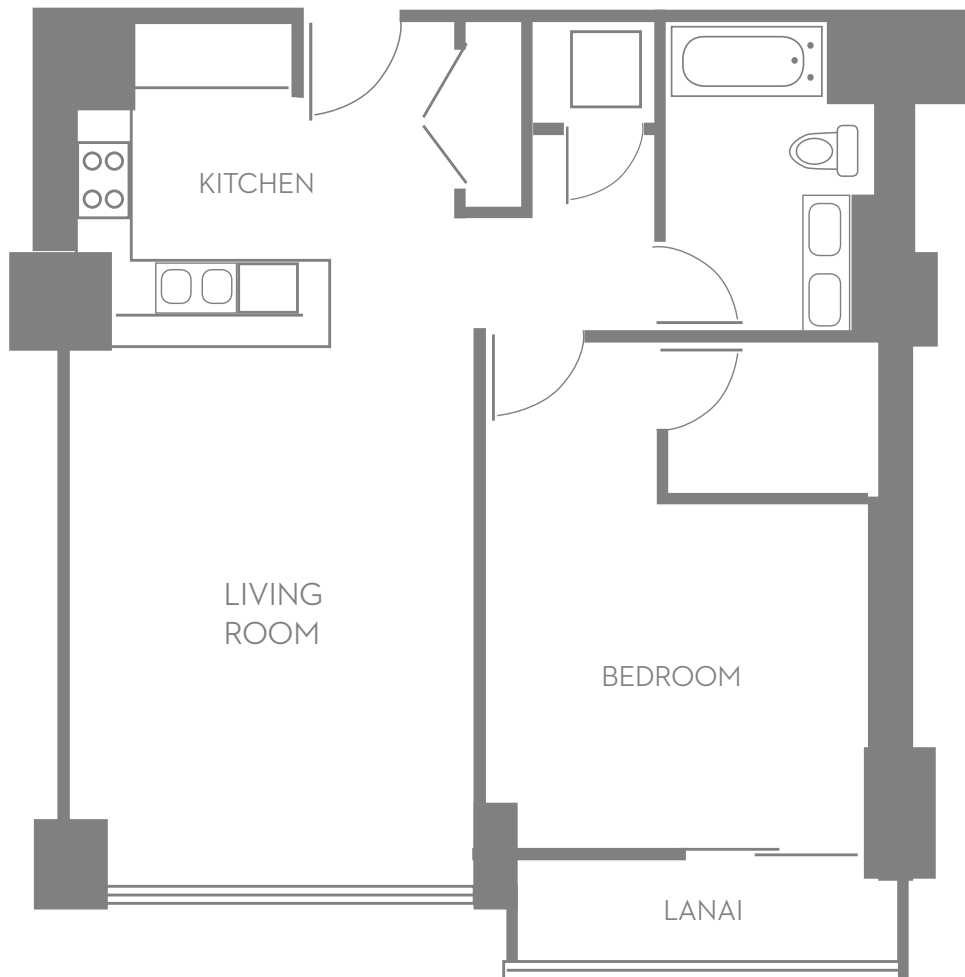

PARKSHORE

Lakefront Living

1 Bedroom with Lanai

Southeast Corner View • 887 sq.ft.