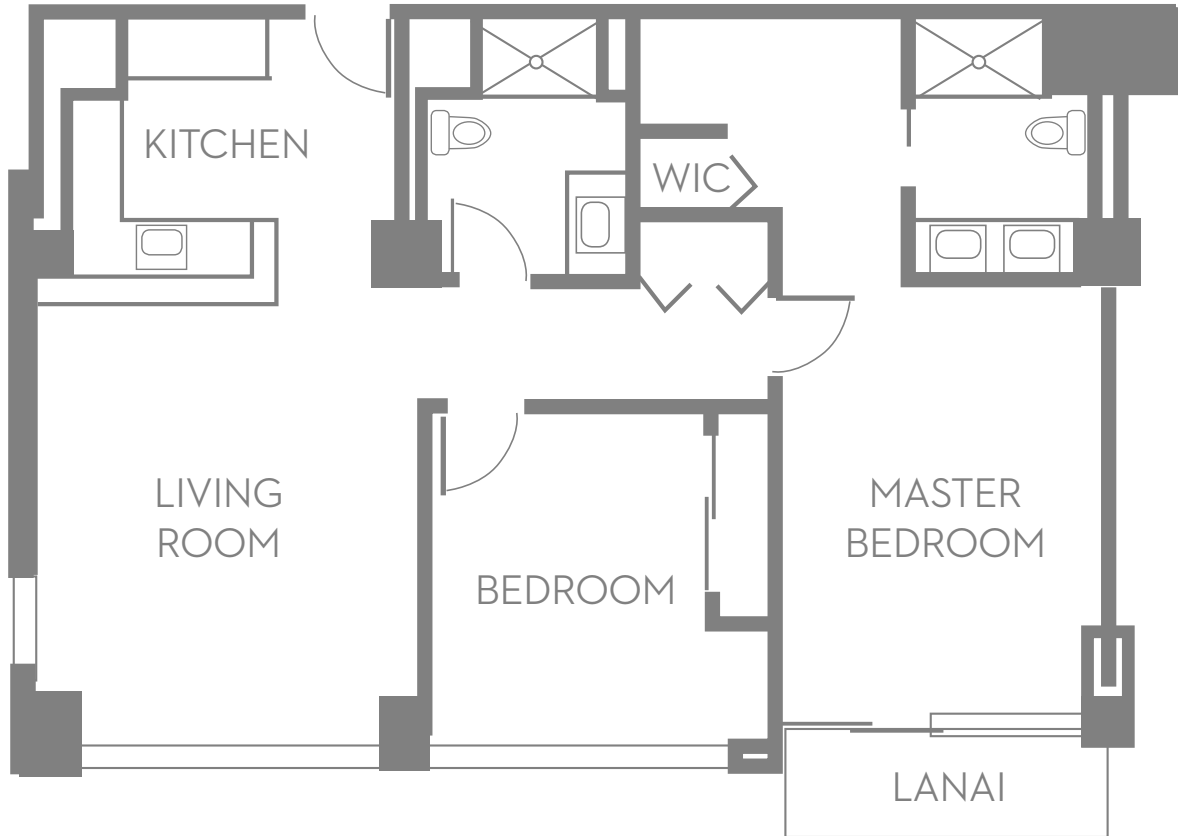

PARKSHORE

Lakefront Living

2 Bedroom 2 Bath with Lanai

1,248 sq ft